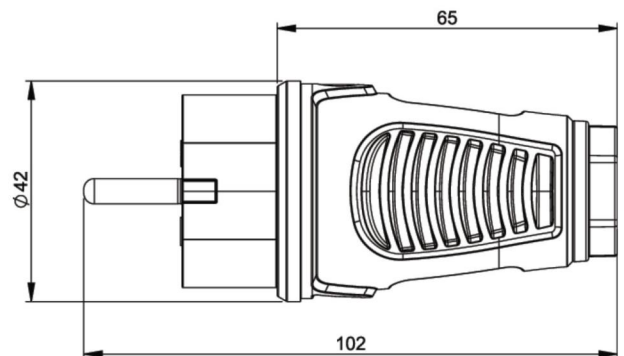

## PCE data sheet

article#	<b>0511-sr</b>
article description	<b>Taurus2 rubber plug nat IP54 (black/red)</b>
description long	Safety plug series Taurus2 - rubber color (housing/ring): black/red material (housing/contact carrier): TPE/PA6 earthing system: Austrian/German 16A / 250V AC / 3p (2P+E), protection rating: IP54
GTIN (EAN)	9003399465369
country of origin	AT
customs number	85366990
net weight	0.068 kg
packaging quantity	30
minimum order quantity	30

ETIM 8.0	EC000242
Model	Protective contact (SCHUKO)
Material	Rubber
Material quality	Thermoplastic
For heavy conditions (in accordance with VDE)	True
Degree of protection (IP)	IP54
Angle of plug	Straight
Connection system	Screwed terminal
Colour	Black
Number of poles	3
Nominal voltage	250 V
Nominal current	16 A

K (cable Ø)	6-13 mm
wire flexible	0,75-2,5 mm <sup>2</sup>
contact screws	80 Ncm
strain relief	110 Ncm
dismantling length	30 mm
stripping length	7 mm

<https://www.pcelectric.at/shop/en/?func=detail&artnr=0511-sr>