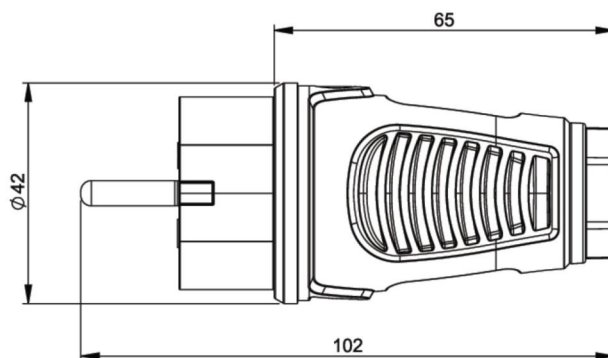

PCE data sheet

article#	0512-sr
article description	Taurus2 solid rubber plug nat IP54 (black/red)
description long	Safety plug series Taurus2 - solid rubber color (housing/ring): black/red material (housing/contact carrier): TPE/TPE earthing system: Austrian/German 16A / 250V AC / 3p (2P+E), protection rating: IP54
GTIN (EAN)	9003399465390
country of origin	AT
customs number	85366990
net weight	0.070 kg
packaging quantity	30
minimum order quantity	30

ETIM 8.0	EC000242
Model	Protective contact (SCHUKO)
Material	Full rubber
Material quality	Thermoplastic
For heavy conditions (in accordance with VDE)	True
Degree of protection (IP)	IP54
Angle of plug	Straight
Connection system	Screwed terminal
Colour	Black
Number of poles	3
Nominal voltage	250 V
Nominal current	16 A

K (cable Ø)	6-13 mm
wire flexible	0,75-2,5 mm ²
contact screws	80 Ncm
strain relief	110 Ncm
dismantling length	30 mm
stripping length	7 mm

<https://www.pcelectric.at/shop/en/?func=detail&artnr=0512-sr>