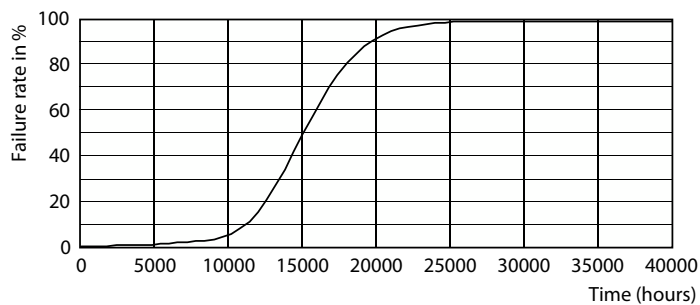

Okres eksploatacji

Life Expectancy Diagram - LED classic 11W T32 E27 smoky ND RFSRT4