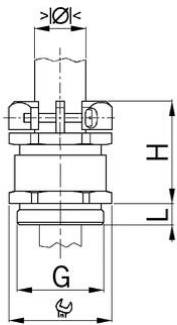

## Cable glands nickel-plated brass with clamps

### Short entry thread metric

- One piece sealing ring
- not overall length insulated

<b>Order number:</b>	<b>1803.25</b>
EAN:	7611614151830
Material	Nickel-plated brass
Seal	NBR
Operation temperature	-20°C / +80°C
Protection class	IP 54
Entry thread	M25x1.5
Clamping range without insert min.	15.0 mm
Clamping range without insert max.	17.0 mm
Wrench size	30/35 mm
Dimension H	28 mm
Thread length L	6 mm
Dispatch	25