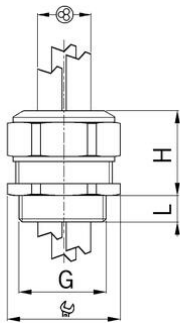

AGRO synthetic cable glands Progress® GFK for increased safety Ex e II with

Entry thread Pg

Type approval: Progress GFK Multi EX

- Light grey RAL 7035
- One-piece sealing insert

Order number:	EX1571.13.2.050
EAN:	7611614239842
Material	Polyamide glass fiber reinforced
Properties	halogen-free
Seal	TPE / NBR
Operation temperature	-20°C / +85°C
Protection class	IP 66 / IP 68
Test standard	IEC EN 60079-0 / IEC EN 60079-7 / IEC EN 60079-31
Gas	II 2G Ex eb IIC Gb
Dust	II 2D Ex tb IIC Db
Zone	Gas 1 and 2 / dust 21 and 22
Certificate	SEV 15 ATEX 0152X
IECEX Certificate	IECEX SEV 15.0019X
Entry thread	Pg 13
Clamping range without insert min.	3.5 mm
Clamping range without insert max.	5.0 mm
Number of cables	2
Wrench size	27 mm
Dimension H	28 mm
Dimension L	13 mm
Dispatch	50

3 = Material sealing insert NBR