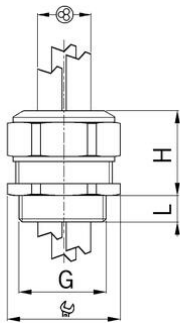

AGRO synthetic cable glands Progress® GFK for increased safety Ex e II with

Entry thread Pg

Type approval: Progress GFK Multi EX

- Black RAL 9005
- One-piece sealing insert

Order number:	EX1540.36.4.100
EAN:	7611614240039
Material	Polyamide glass fiber reinforced
Properties	halogen-free
Seal	TPE / NBR
Operation temperature	-20°C / +85°C
Protection class	IP 66 / IP 68
Test standard	IEC EN 60079-0 / IEC EN 60079-7 / IEC EN 60079-31
Gas	II 2G Ex eb IIC Gb
Dust	II 2D Ex tb IIIc Db
Zone	Gas 1 and 2 / dust 21 and 22
Certificate	SEV 15 ATEX 0152X
IECEx Certificate	IECEx SEV 15.0019X
Entry thread	Pg 36
Clamping range without insert min.	9.0 mm
Clamping range without insert max.	10.0 mm
Number of cables	4
Wrench size	55 mm
Dimension H	42 mm
Dimension L	16 mm
Note	3
Dispatch	10

3 = Material sealing insert NBR