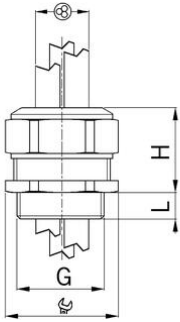

AGRO synthetic cable glands Progress® GFK for increased safety Ex e II with

Entry thread Pg

Type approval: Progress GFK Multi EX

- Black RAL 9005
- One-piece sealing insert

Order number:	EX1540.21.3.090
EAN:	7611614240015
Material	Polyamide glass fiber reinforced
Properties	halogen-free
Seal	TPE / NBR
Operation temperature	-20°C / +85°C
Protection class	IP 66 / IP 68
Test standard	IEC EN 60079-0 / IEC EN 60079-7 / IEC EN 60079-31
Gas	II 2G Ex eb IIC Gb
Dust	II 2D Ex tb IIIC Db
Zone	Gas 1 and 2 / dust 21 and 22
Certificate	SEV 15 ATEX 0152X
IECEX Certificate	IECEX SEV 15.0019X
Entry thread	Pg 21
Clamping range without insert min.	7.5 mm
Clamping range without insert max.	9.0 mm
Number of cables	3
Wrench size	34 mm
Dimension H	33 mm
Dimension L	13 mm
Dispatch	25

3 = Material sealing insert NBR