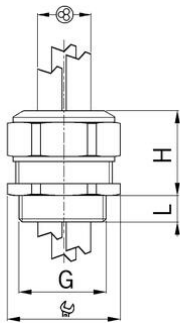

AGRO synthetic cable glands Progress® GFK for increased safety Ex e II with

Entry thread Pg

Type approval: Progress GFK Multi EX

- Black RAL 9005
- One-piece sealing insert

Order number:	EX1540.29.6.065
EAN:	7611614240923
Material	Polyamide glass fiber reinforced
Properties	halogen-free
Seal	TPE / NBR
Operation temperature	-20°C / +85°C
Protection class	IP 66 / IP 68
Test standard	IEC EN 60079-0 / IEC EN 60079-7 / IEC EN 60079-31
Gas	II 2G Ex eb IIC Gb
Dust	II 2D Ex tb IIIc Db
Zone	Gas 1 and 2 / dust 21 and 22
Certificate	SEV 15 ATEX 0152X
IECEX Certificate	IECEX SEV 15.0019X
Entry thread	Pg 29
Clamping range without insert min.	5.5 mm
Clamping range without insert max.	6.5 mm
Number of cables	6
Wrench size	41 mm
Dimension H	36 mm
Dimension L	13 mm
Note	3
Dispatch	25

3 = Material sealing insert NBR