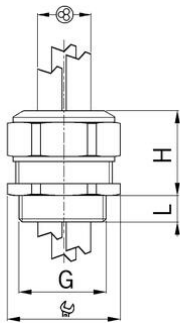

AGRO synthetic cable glands Progress® GFK for increased safety Ex e II with

Entry thread Pg

Type approval: Progress GFK Multi EX

- Black RAL 9005
- One-piece sealing insert

Order number:	EX1540.09.4.015
EAN:	7611614239934
Material	Polyamide glass fiber reinforced
Properties	halogen-free
Seal	TPE / NBR
Operation temperature	-20°C / +85°C
Protection class	IP 66 / IP 68
Test standard	IEC EN 60079-0 / IEC EN 60079-7 / IEC EN 60079-31
Gas	II 2G Ex eb IIC Gb
Dust	II 2D Ex tb IIIC Db
Zone	Gas 1 and 2 / dust 21 and 22
Certificate	SEV 15 ATEX 0152X
IECEx Certificate	IECEx SEV 15.0019X
Entry thread	Pg 9
Clamping range without insert min.	1.0 mm
Clamping range without insert max.	1.5 mm
Number of cables	4
Wrench size	21 mm
Dimension H	26 mm
Dimension L	12 mm
Note	3
Dispatch	50

3 = Material sealing insert NBR