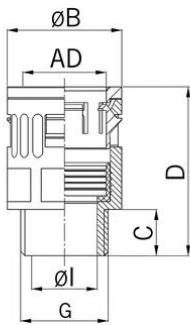

Synthetic straight conduit connector

Synthetic straight conduit connector

- Quick connector RQG-M
- Grey

Order number:	5020.037.012
E-No:	126807300
EAN:	7611614094984
Material	Polyamide impact-resistant
Seal	TPE
Fire classification	V0 (UL 94)
Properties	Quick and pull-out-proof installation by means of the «push-in» lock, simple dismounting by displacing the snap-in sleeve
Protection class	IP 68 / IP 69
Operation temperature	-40°C / +120°C
Outer diameter	13.0 mm
Entry thread	M12x1.5
Diameter $\varnothing I$	7.0 mm
Diameter $\varnothing B$	20.0 mm
Dimension C	12.0 mm
Dimension D	37.0 mm
Wrench size	18 mm
Dispatch	50