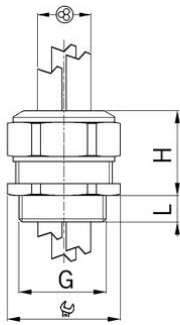

### Entry thread Pg

- Light grey RAL 7035
- One-piece sealing insert

<b>Order number:</b>	<b>1571.16.2.075</b>
EAN:	7611614147765
Material	Polyamide glass fiber reinforced
Properties	halogen-free
Seal	TPE
Operation temperature	-20°C / +100°C
Protection class	IP 68
Entry thread	Pg 16
Clamping range without insert min.	5.5 mm
Clamping range without insert max.	7.5 mm
Number of cables	2
Wrench size	27 mm
Dimension H	28 mm
Thread length L	13 mm
Dispatch	50