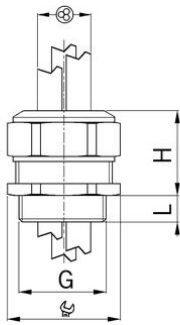

### Entry thread Pg

- Light grey RAL 7035
- One-piece sealing insert

<b>Order number:</b>	<b>1571.21.4.070</b>
EAN:	7611614147864
Material	Polyamide glass fiber reinforced
Properties	halogen-free
Seal	TPE
Operation temperature	-20°C / +100°C
Protection class	IP 68
Entry thread	Pg 21
Clamping range without insert min.	5.5 mm
Clamping range without insert max.	7.0 mm
Number of cables	4
Wrench size	34 mm
Dimension H	33 mm
Thread length L	13 mm
Dispatch	25