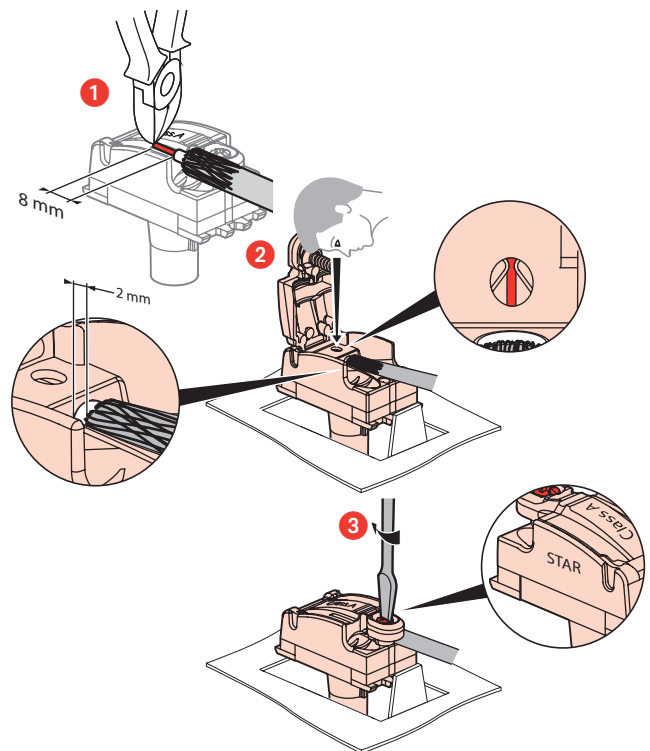

### 1. USE

Male TV Ø 9,52 mm terminal and pass-through sockets.  
 Recommended cable 17/19 VATC.  
 Compatible with UHD terrestrial TV.  
 Class A shielding - Star wiring

### 3. DIMENSIONS (mm)

A	B	C	D
75.8	75.8	42.7	30.85

### 4. CONNECTION

### 5. WIRING PRECAUTIONS

By restricting deformation of the coaxial cable, the rear connection avoids impedance discontinuity, thereby sustaining performance.