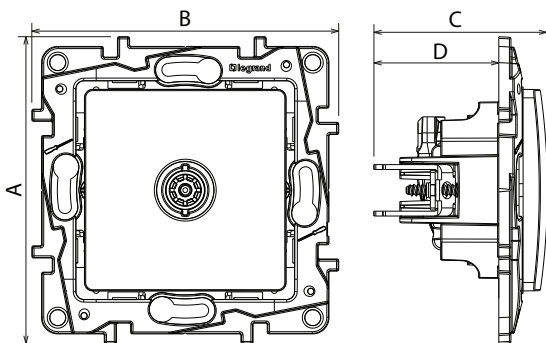

### 1. USE

Male TV Ø 9,52 mm terminal and pass-through sockets.  
 Recommended cable 17/19 VATC.  
 Compatible with UHD terrestrial TV.  
 Class A shielding - Star wiring

### 3. DIMENSIONS (mm)

A	B	C	D
75.8	75.8	42.7	30.85